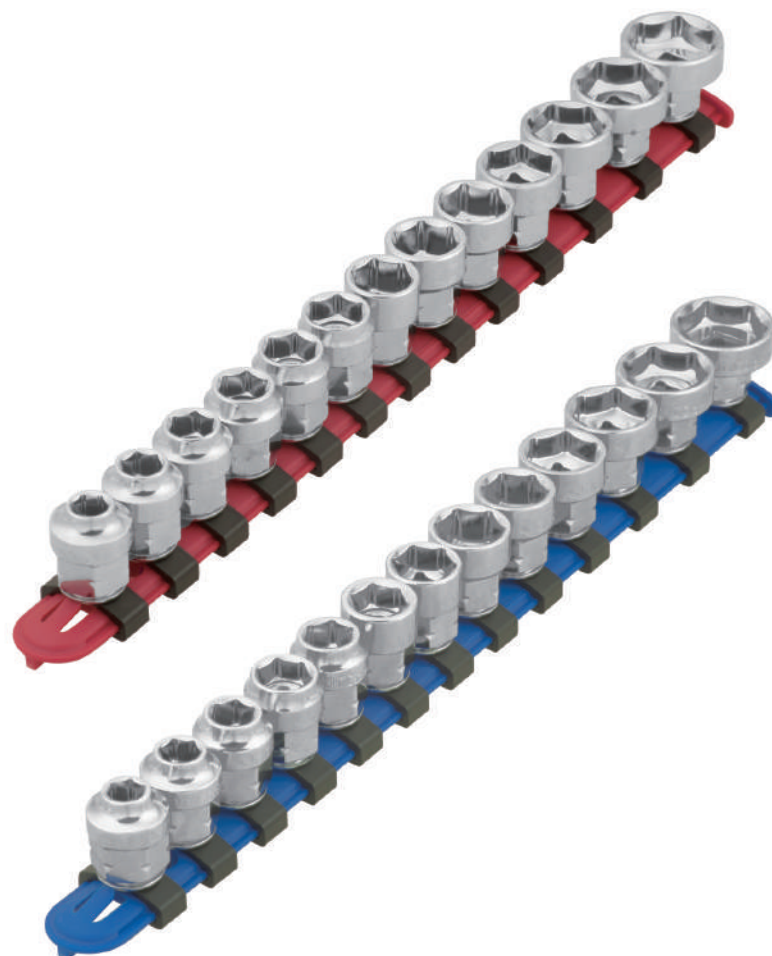

AH013A103 / AH013A103A

13PCS 17H(3/8"DR.) SUPER SHORT SOCKET SET

APACH
BUILDING FUTURES

AH013A103

▲ **Contents** • 40 Set/20 Kg/21 Kg/0.8'

- 13Pcs- 17H(3/8"Dr.) 2 Way Super Short Socket:
8, 9, 10, 11, 12, 13, 14, 15, 16, 17, 19, 21, 22mm

AH013A103A

▲ **Contents** • 40 Set/20 Kg/21 Kg/0.8'

- 13Pcs- 17H(3/8"Dr.) 2 Way Super Short Socket:
5/16", 11/32", 3/8", 7/16", 15/32", 1/2", 9/16", 19/32",
5/8", 11/16", 3/4", 13/16", 7/8"

▲ **Video**

▲ **Features**