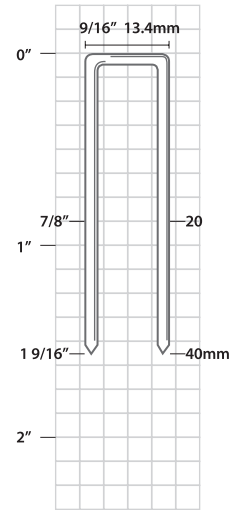

## Staplers

18 GA Wide Crown Stapler

LU-9438AC

### Fasteners

- 94 series staples
- Compatible with Omer 94, Atro 94, BeA 94, Bostitch 94, Prebena HB Series
- $\sphericalangle$  .050 x .040" / 1.25 x 1.0mm

### Tool Specifications

Weight	Dimensions (L x W x H)	Operating Pressure	Lead Capacity
1.38 kgs	223 x 58 x 249 mm	5 - 7 kg / cm <sup>2</sup>	100 staples
3 lbs	8.8" x 2.3" x 9.8"	70 - 100 psi	100 staples